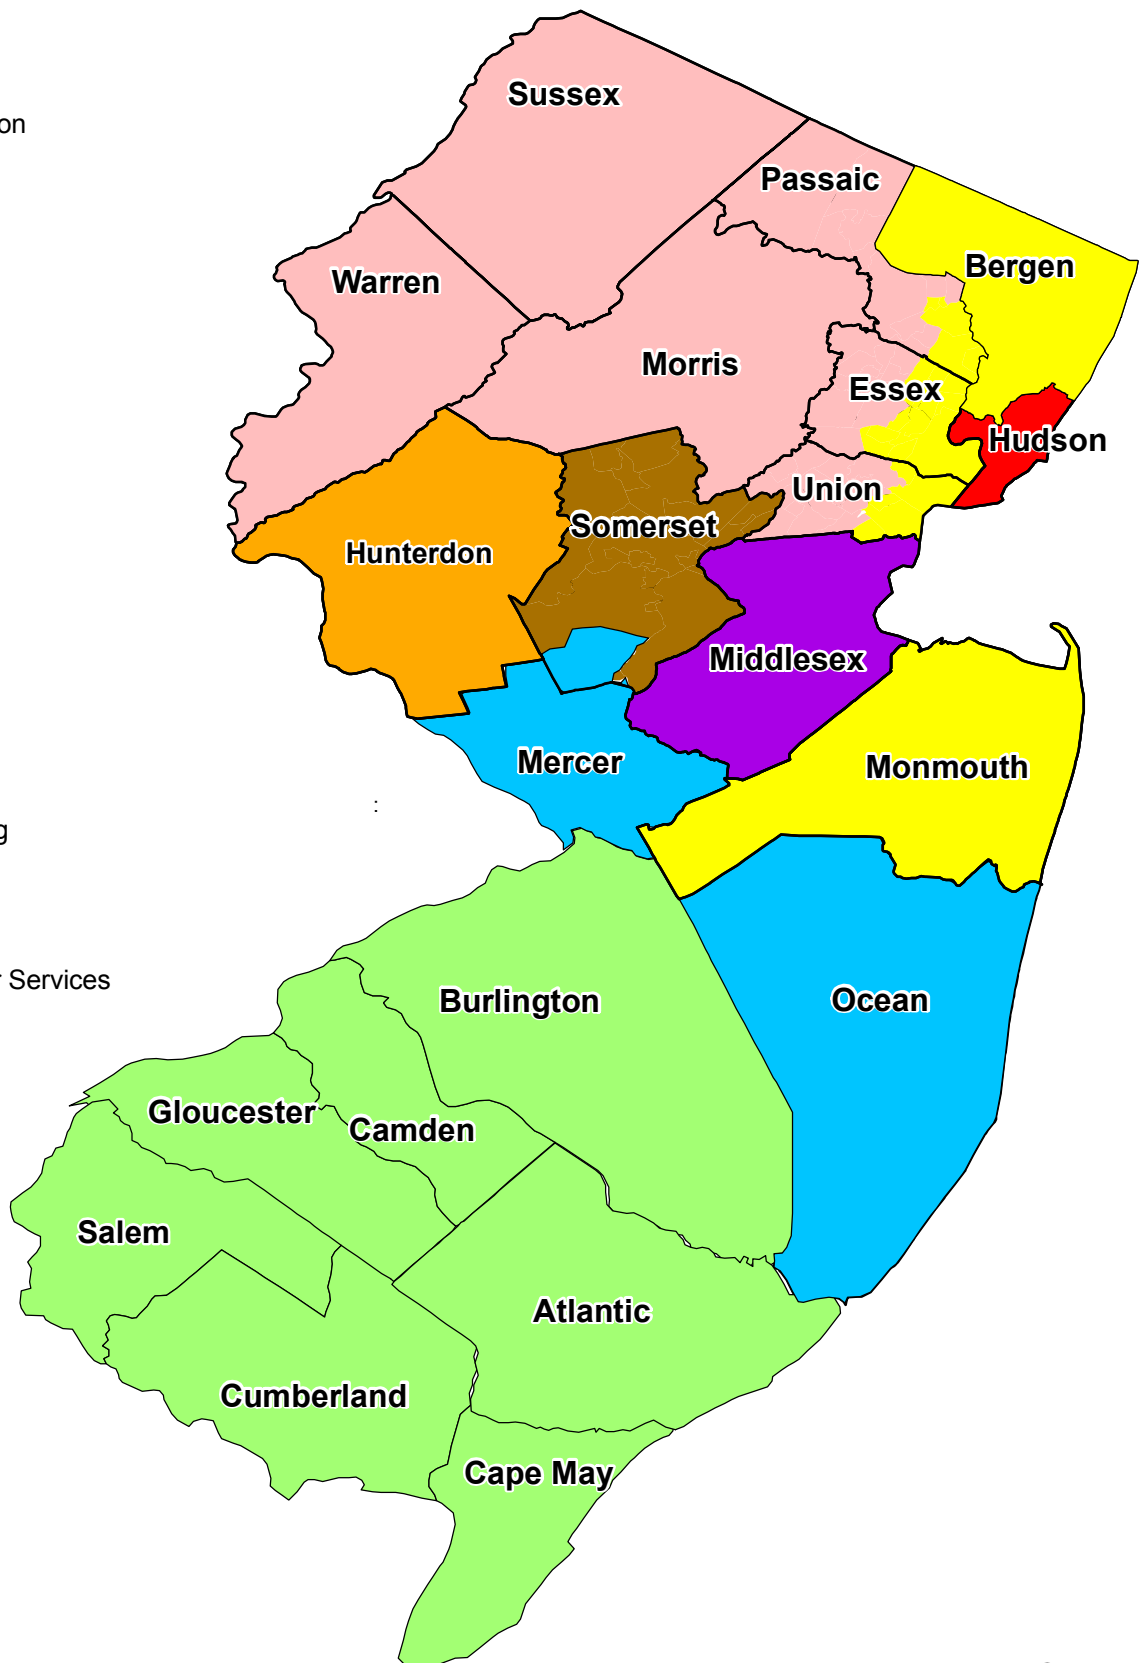

NJ Transportation Management Associations by Service Area

Cross County Connection
www.driveless.com
(856) 596-8228

Greater Mercer TMA
www.gmtma.org
(609) 452-1491

goHunterdon
www.goHunterdon.org
(908) 788-5553

Hudson TMA
www.hudsontma.org
(201) 792-2825

Keep Middlesex Moving
www.kmm.org
(732) 745-4465

Meadowlink Commuter Services
www.meadowlink.org
(201) 939-4242

Ridewise
www.ridewise.org
(908) 704-1011

TransOptions
www.transoptions.org
(973) 267-7600

**CROSS
COUNTY
CONNECTION**
TRANSPORTATION MANAGEMENT ASSOCIATION
4A Eves Drive, Suite 114
Marlton, NJ 08053
(856) 596-8228
www.driveless.com